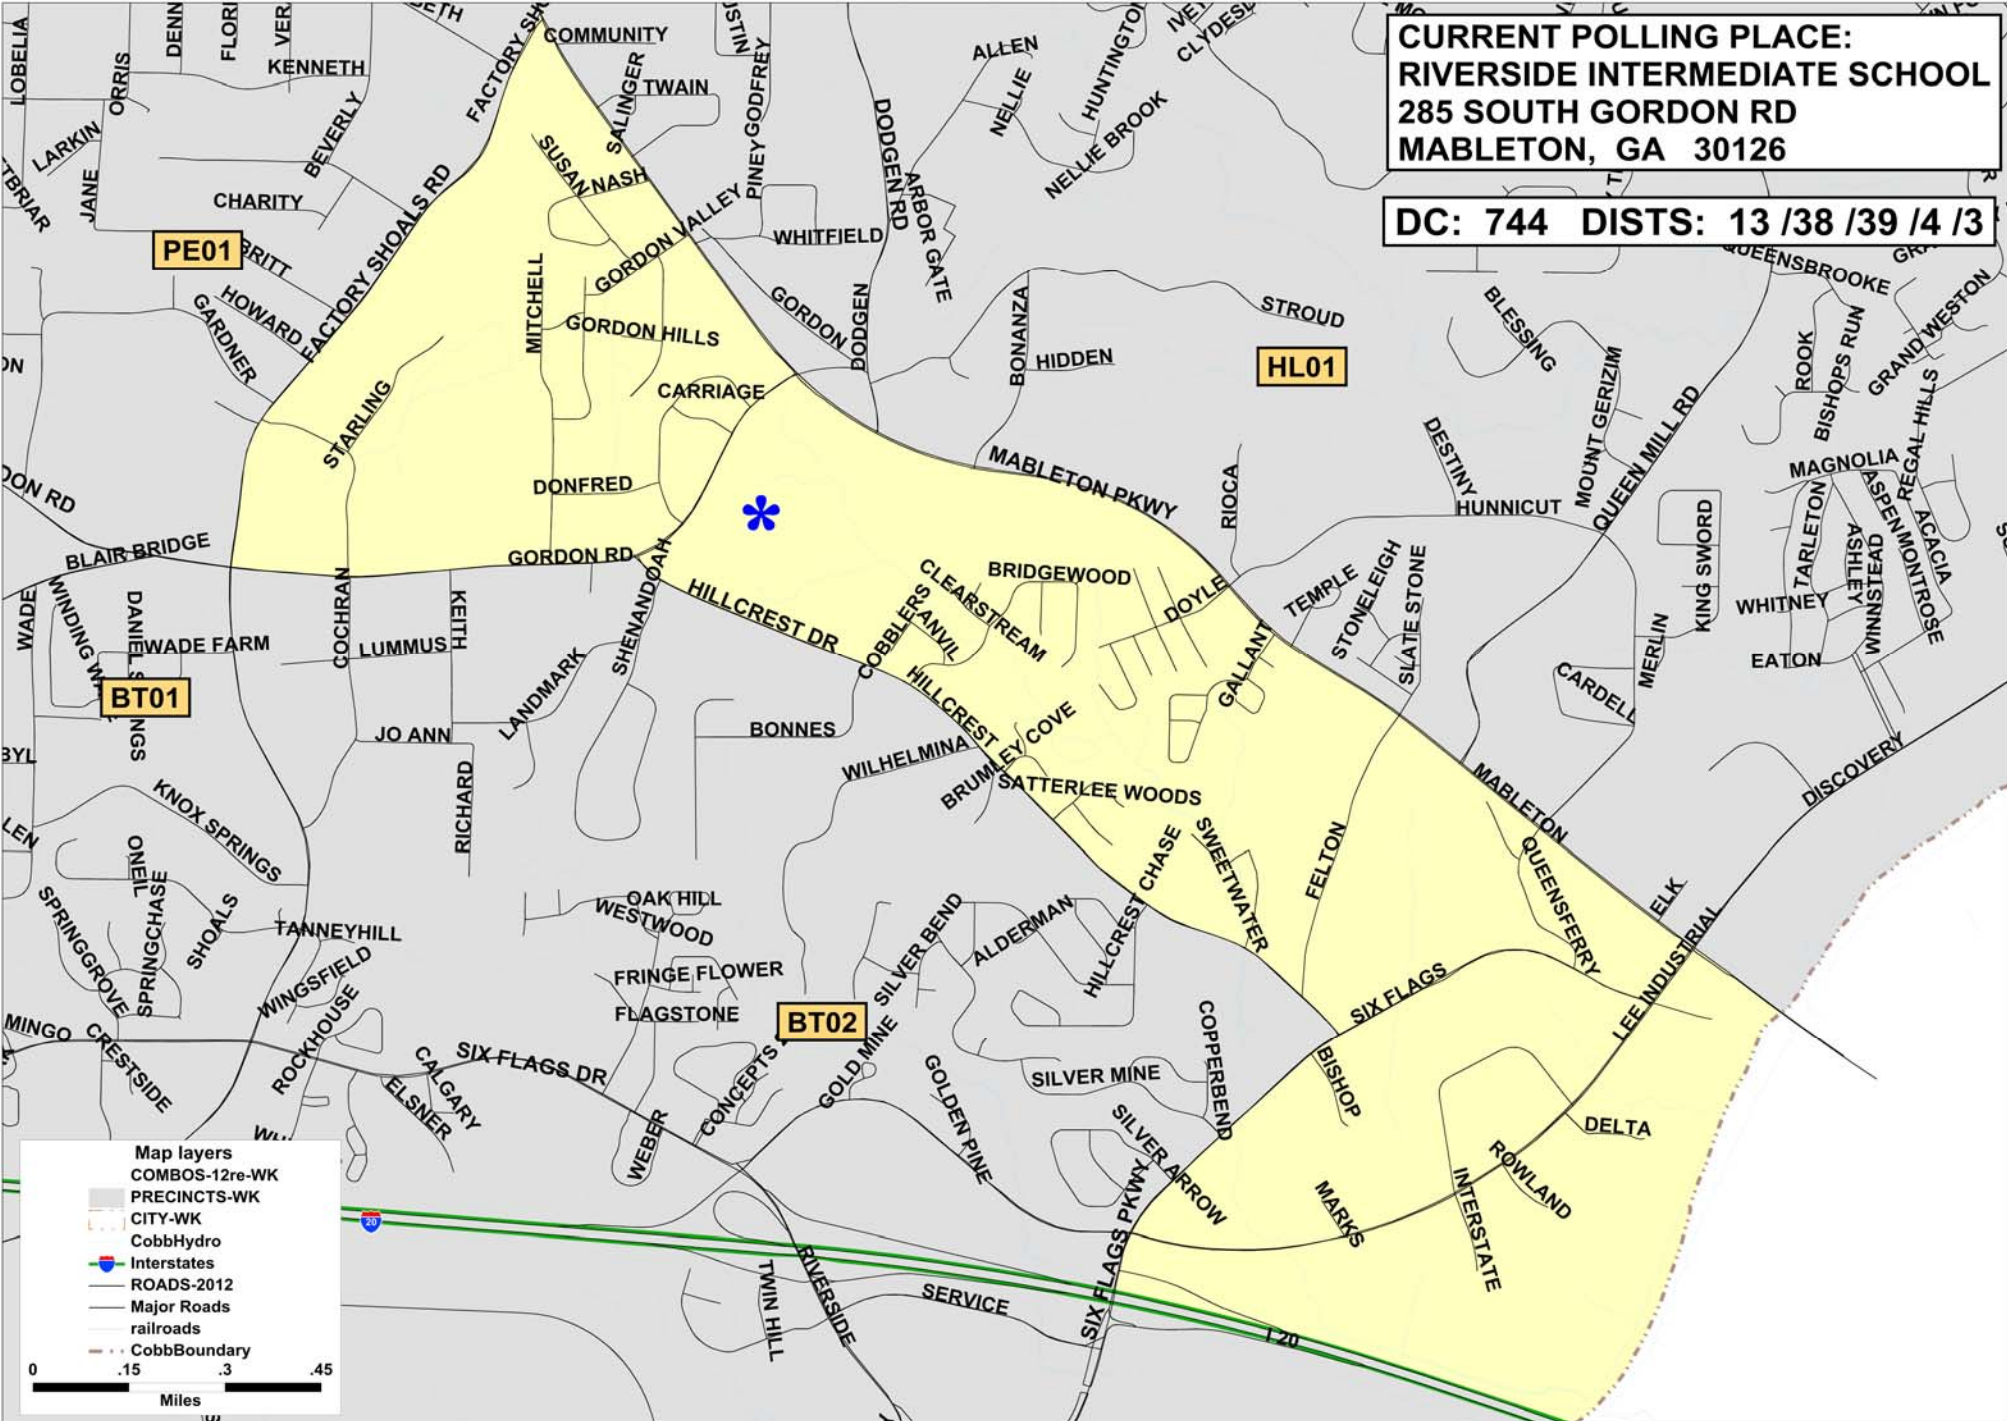

RIVERSIDE 01
(RS01)

KEY: DC: DISTRICT COMBO
DISTS: CONG /SENATE /HOUSE /COMM /SCHBD

 POLLING PLACE

JUNE 4 12

CURRENT POLLING PLACE:
RIVERSIDE INTERMEDIATE SCHOOL
285 SOUTH GORDON RD
MABLETON, GA 30126

DC: 744 DISTS: 13 /38 /39 /4 /3

Map layers
COMBOS-12re-WK
PRECINCTS-WK
CITY-WK
CobbHydro
Interstates
ROADS-2012
Major Roads
railroads
CobbBoundary

0 .15 .3 .45
Miles