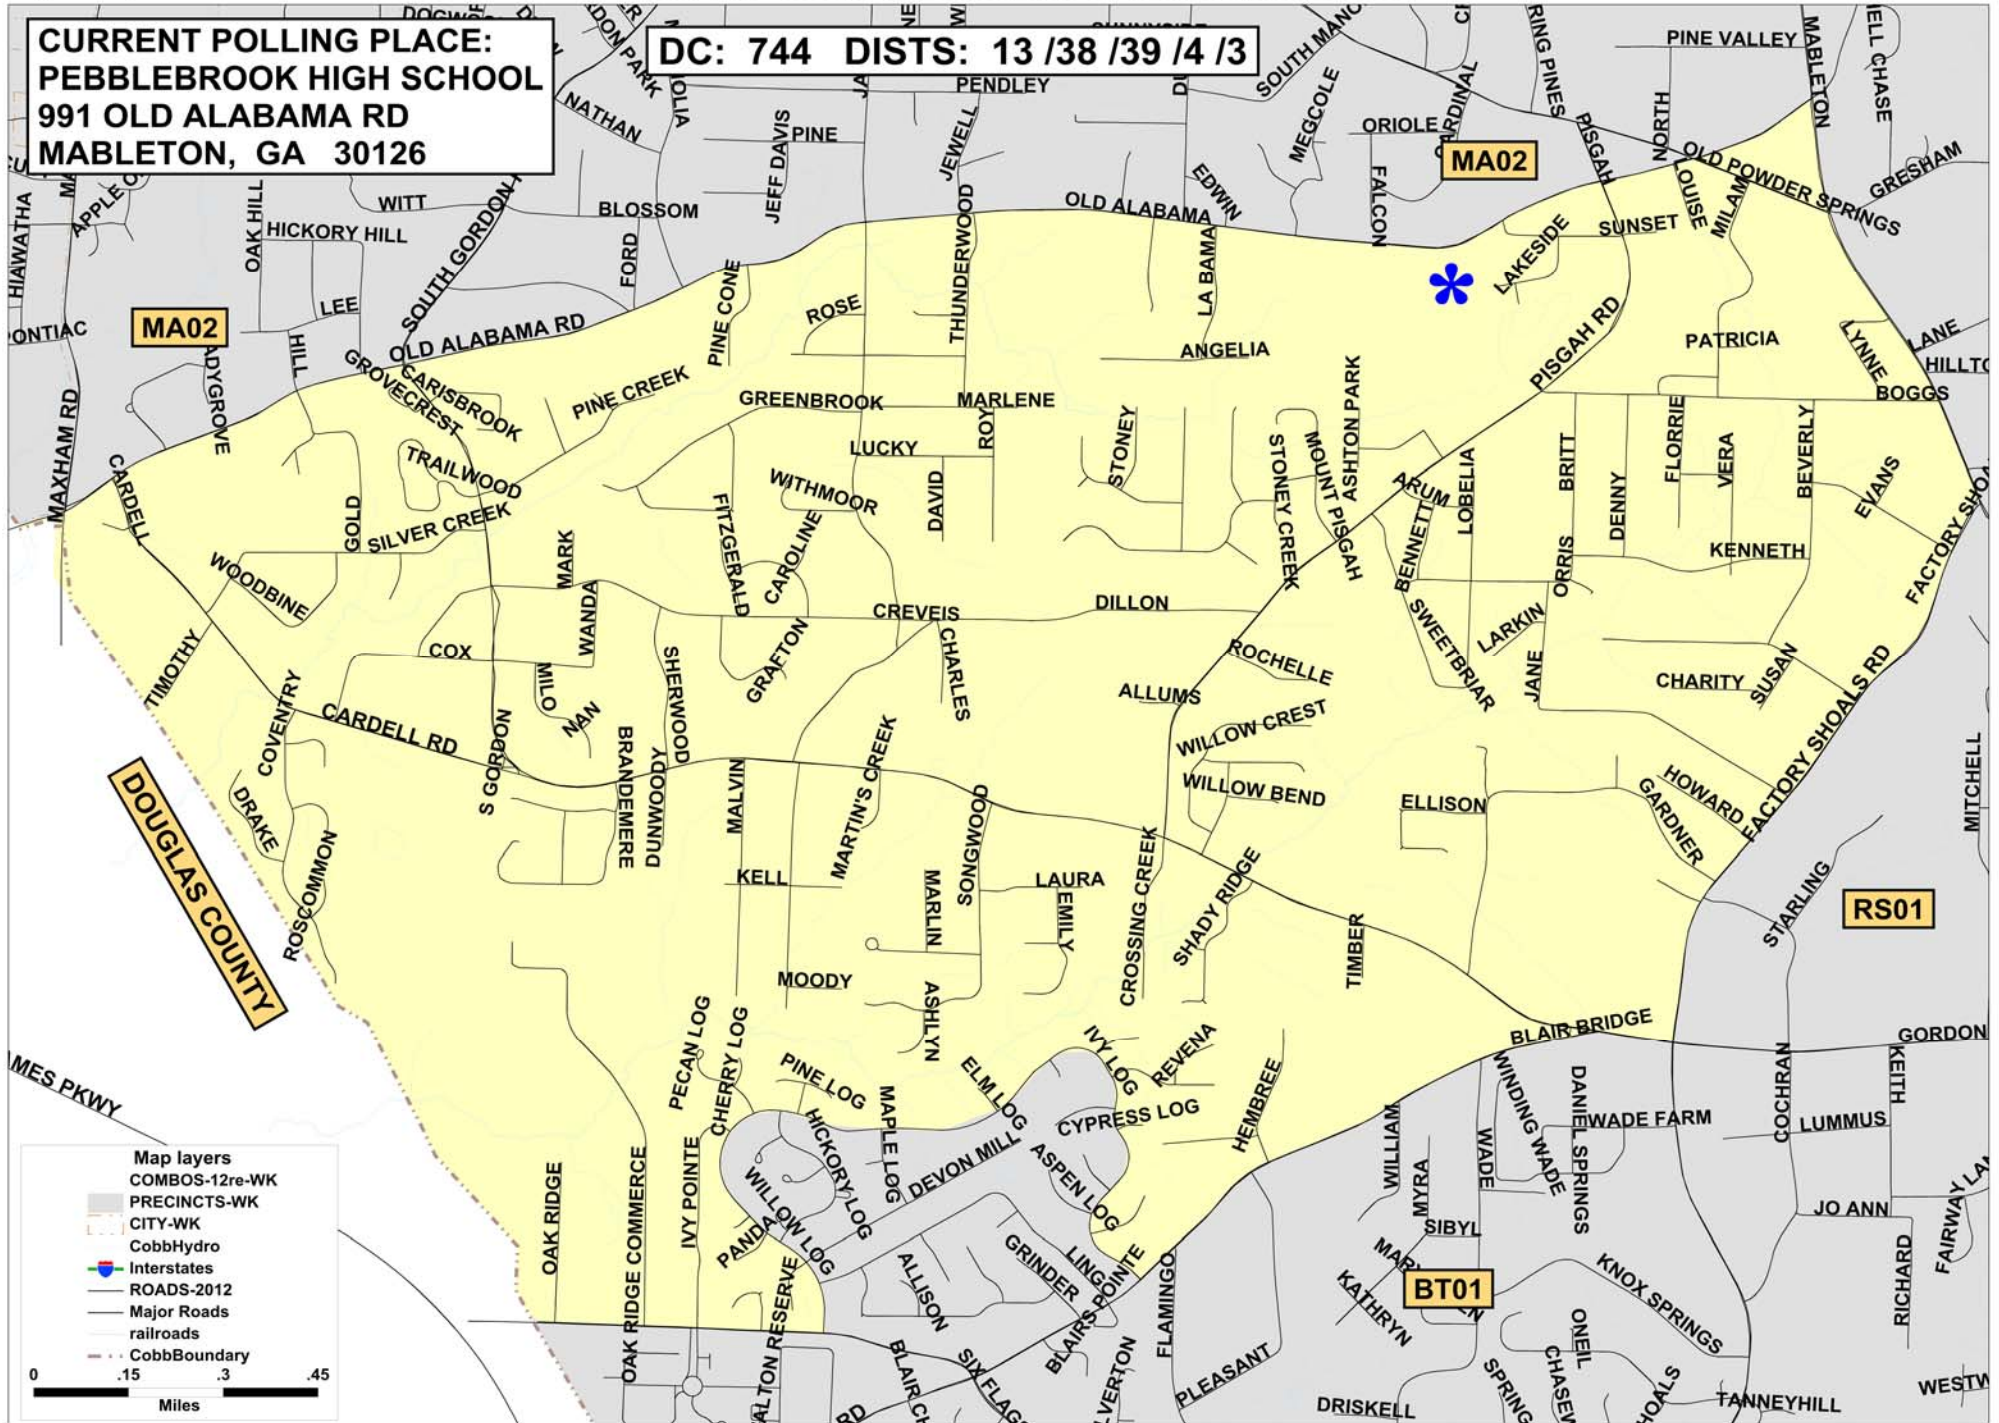

**PEBBLEBROOK 01  
(PE01)**

**KEY: DC: DISTRICT COMBO  
DISTS: CONG /SENATE /HOUSE /COMM /SCHBD**

JUNE 1 12

**CURRENT POLLING PLACE:  
PEBBLEBROOK HIGH SCHOOL  
991 OLD ALABAMA RD  
MABLETON, GA 30126**

**DC: 744 DISTS: 13 /38 /39 /4 /3**

**Map layers**

- COMBOS-12re-WK
- PRECINCTS-WK
- CITY-WK
- CobbHydro
- Interstates
- ROADS-2012
- Major Roads
- railroads
- CobbBoundary

0 .15 .3 .45  
Miles